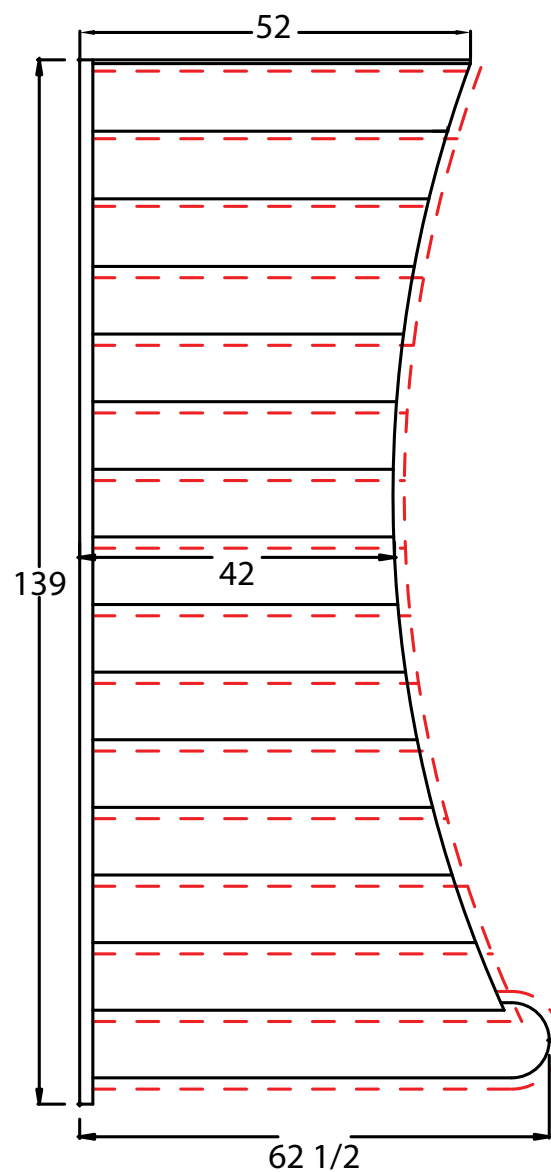

PS19-16-R

Closed 1 side, open 1 side, 1 round tread

Red lines indicate the edge of the tread bullnose. Black lines indicate the outside face of the stringers and riser lines.