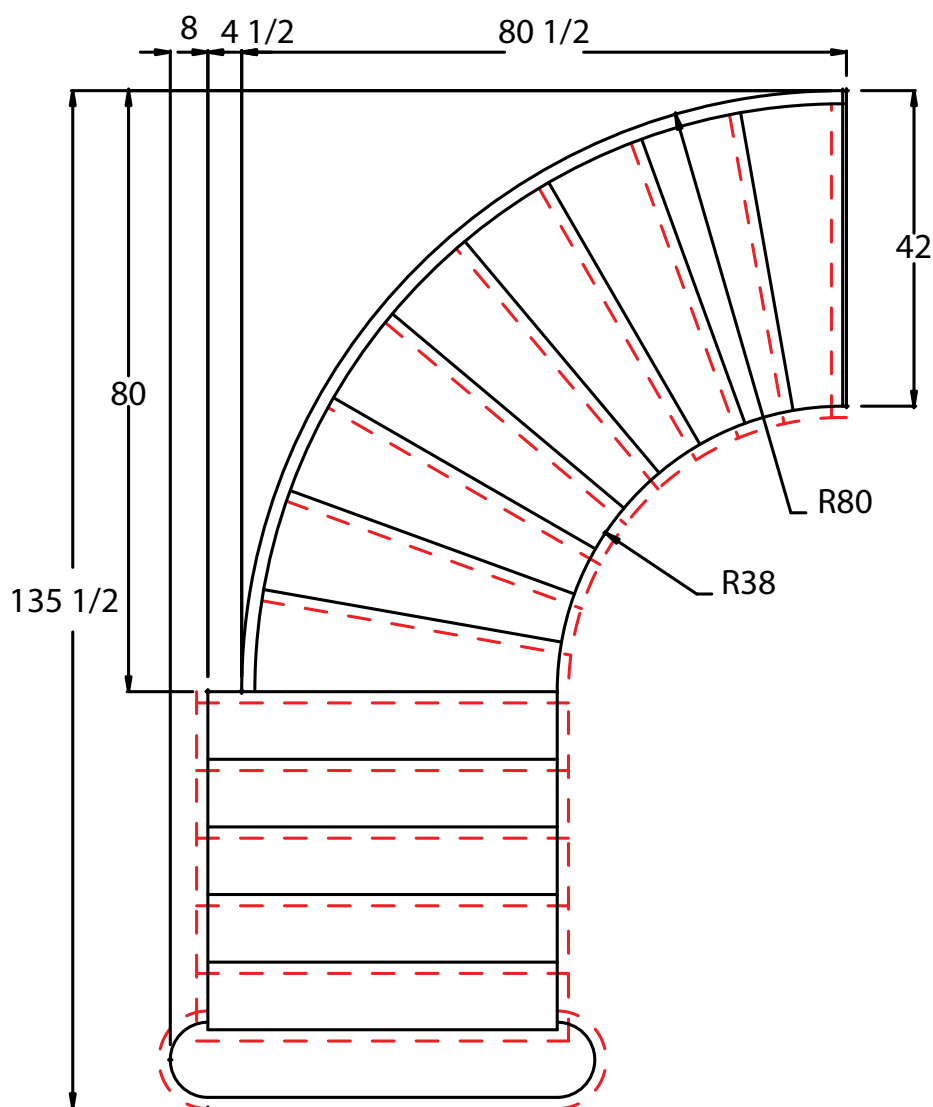

PS2-16-R

Closed 1 side, open 2 sides for 5 rise,
2 round treads

Red lines indicate the edge of the tread bullnose. Black lines indicate the outside face of the stringers and riser lines.