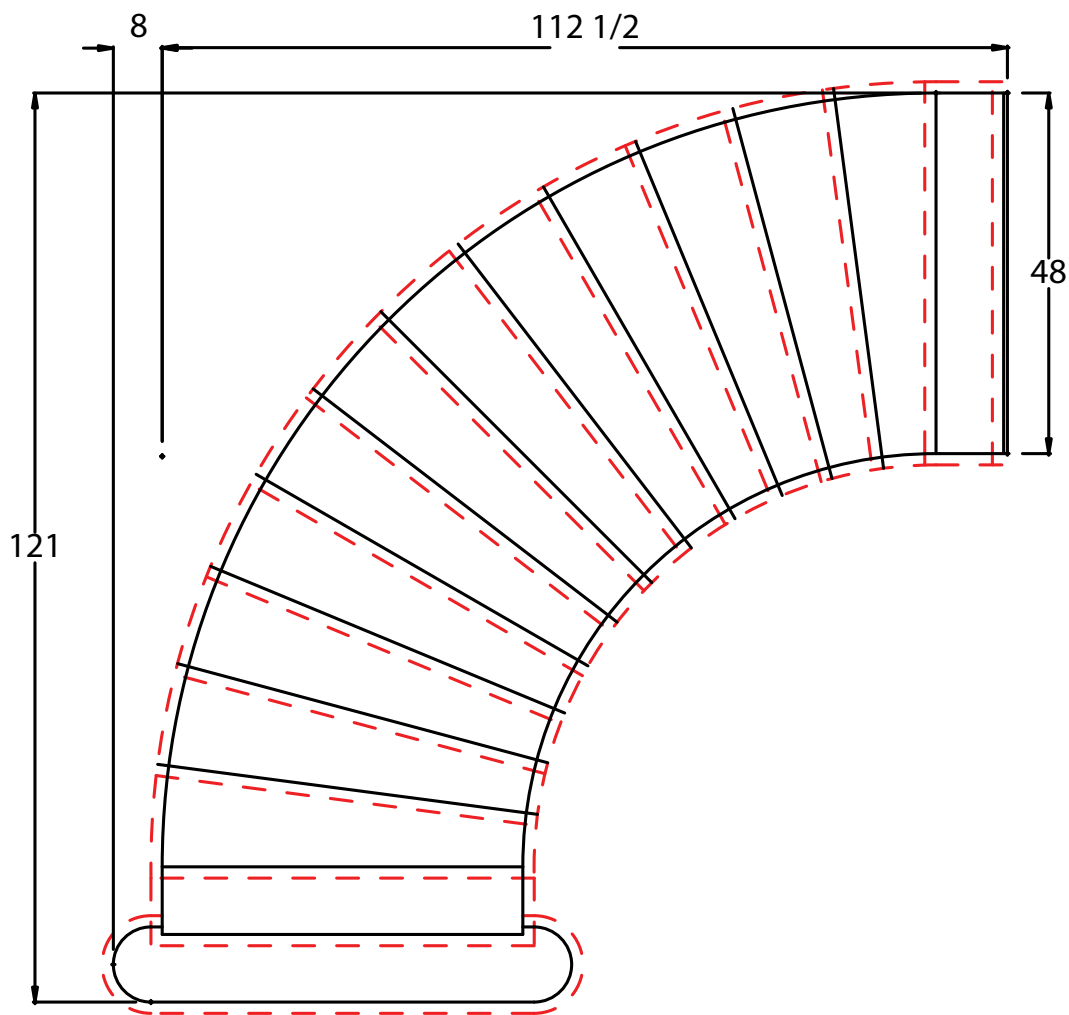

PS8-16-R

Open 2 side, 2 round treads

Red lines indicate the edge of the tread bullnose. Black lines indicate the outside face of the stringers and riser lines.